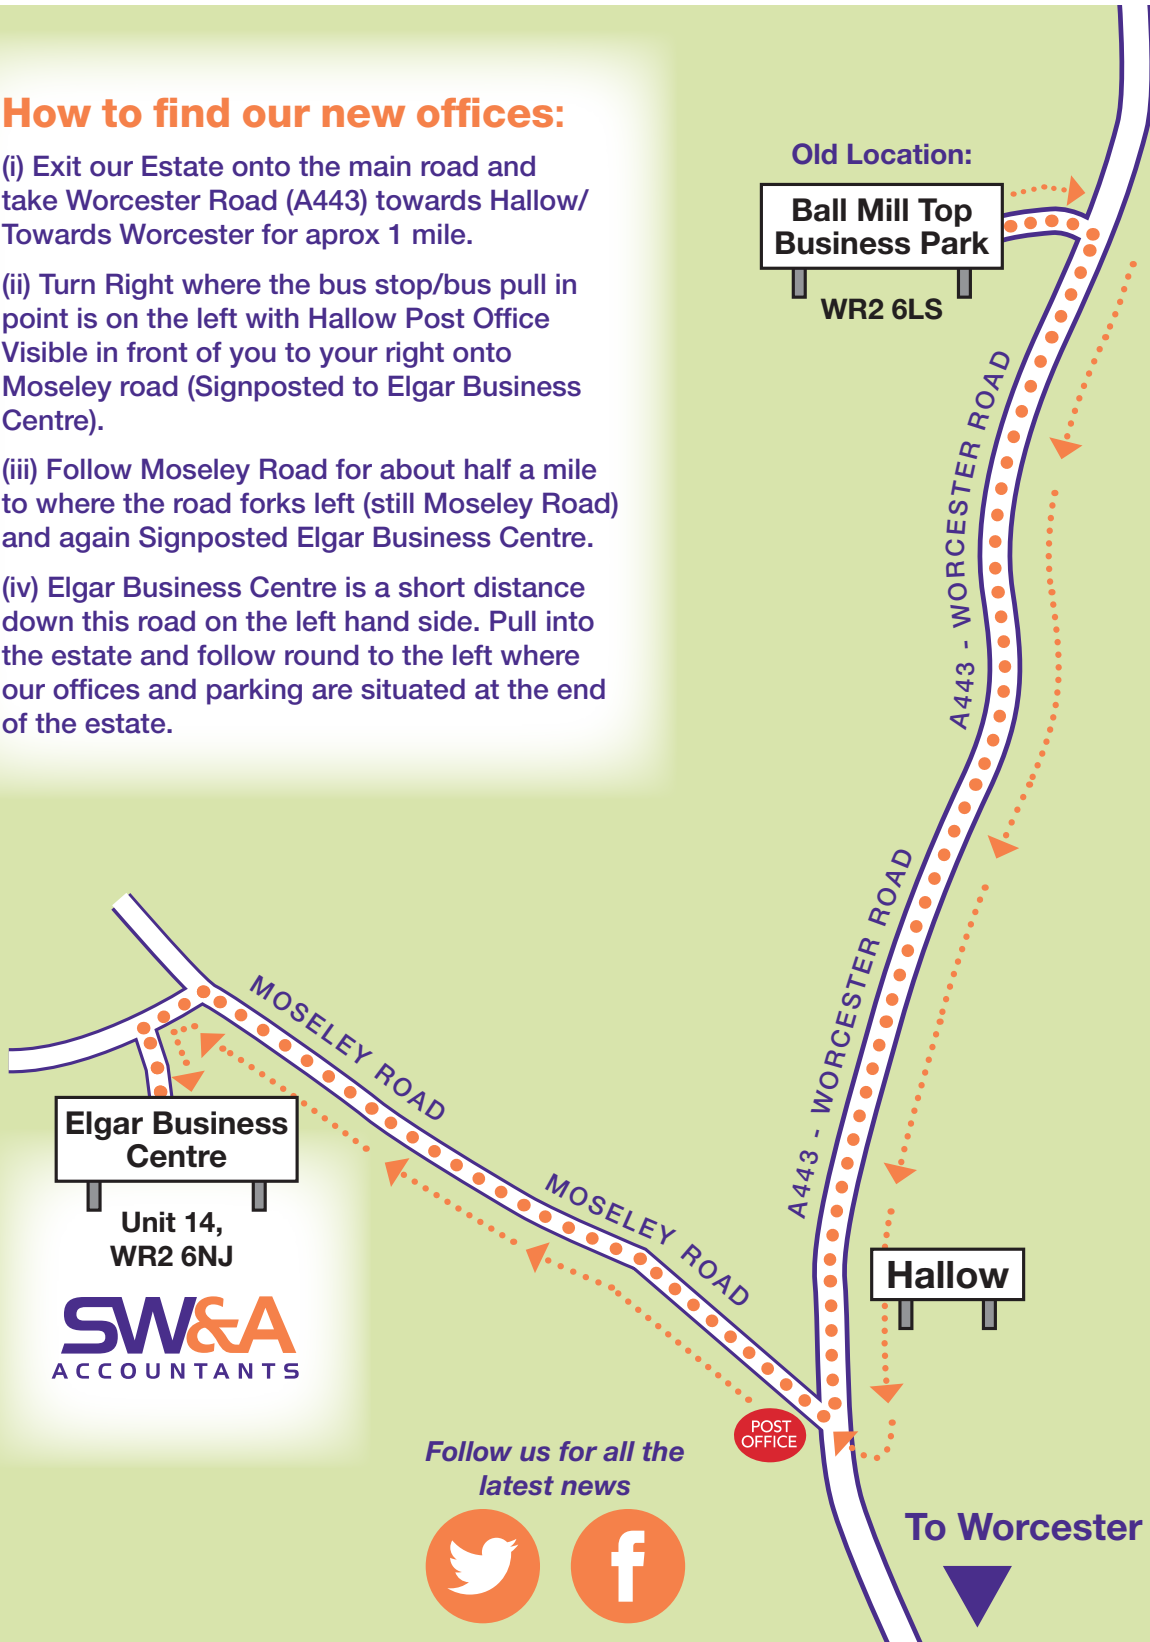

- (i) Exit our Estate onto the main road and take Worcester Road (A443) towards Hallow/ Towards Worcester for aprox 1 mile.
- (ii) Turn Right where the bus stop/bus pull in point is on the left with Hallow Post Office Visible in front of you to your right onto Moseley road (Signposted to Elgar Business Centre).
- (iii) Follow Moseley Road for about half a mile to where the road forks left (still Moseley Road) and again Signposted Elgar Business Centre.
- (iv) Elgar Business Centre is a short distance down this road on the left hand side. Pull into the estate and follow round to the left where our offices and parking are situated at the end of the estate.